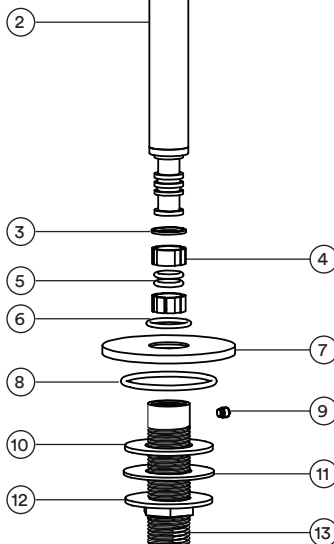

TECHNICAL SPECIFICATIONS

PRODUCT

DETAILED ASSEMBLY

No	Description	Qty	Material
1	Aerator	1	ABS
2	Spout	1	SUS-316
3	Wear Resisting Ring	1	POM
4	Gasket	2	POM
5	O-Ring	2	NBR
6	O-Ring	1	SIS-316
7	Base	1	SUS-316
8	O-Ring	1	NBR
9	Screw	1	SUS-304
10	Rubber Gasket	1	NBR
11	SS Gasket	1	SUS-304
12	Lock Nut	1	SUS-304
13	Shank	1	SUS-316

FEATURES

- 15 year warranty.
- 316 stainless steel.
- Does swivel.
- Flexihose sold separately.
- Flow rate:
 - SPO-SS-BAS003 - 5 Litres per minute @ 3 bar pressure.
 - SPO-SS-BAT003 - 20 Litres per minute @ 3 bar pressure.
 - SPO-SS-KIT003 - 9 Litres per minute @ 3 bar pressure.

WARRANTY

Refer to joansa.co.za for warranty terms & conditions.

CARE

Preparation:

Apply copper slip lubricant to prevent seizing of threaded fasteners.

Cleaning:

- Remove dirt using clean water and a soft cotton cloth.
- Clean the stainless steel surface with:
 - Gentle liquid detergent.
 - Colourless glass cleaner.
 - Non-abrasive polishes.
- Dry and remove all cleaning material with a soft cotton cloth.

Joan
Stainless Steel
with a conscience

+27 (021) 510 0489
30 Royal Road, Maitland,
Cape Town. 7405. South Africa

STEEL
SPO - SS - 003
Deck Mounted Spout - 200mm for Basin, Bath or Kitchen