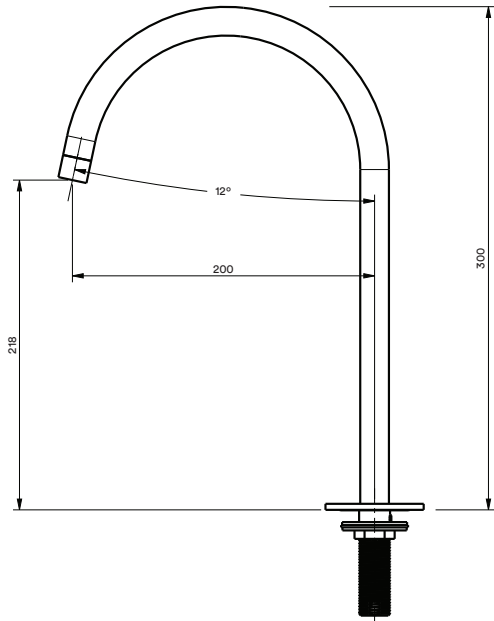

TECHNICAL SPECIFICATIONS

PRODUCT

DETAILED ASSEMBLY

No	Description	Qty	Material
1	Aerator	1	ABS
2	Spout	1	SUS-316
3	Wear Resisting Ring	1	POM
4	Gasket	2	POM
5	O-Ring	2	NBR
6	O-Ring	1	SIS-316
7	Base	1	SUS-316
8	O-Ring	1	NBR
9	Screw	1	SUS-304
10	Rubber Gasket	1	NBR
11	SS Gasket	1	SUS-304
12	Lock Nut	1	SUS-304
13	Shank	1	SUS-316

FEATURES

- 15 year warranty.
- 316 stainless steel.
- Does swivel.
- Flexihose sold separately.
- Flow rate:
 - SPO-SS-BAS003 - 5 Litres per minute @ 3 bar pressure.
 - SPO-SS-BAT003 - 20 Litres per minute @ 3 bar pressure.
 - SPO-SS-KIT003 - 9 Litres per minute @ 3 bar pressure.

Joan
Stainless Steel
with a conscience

+27 (021) 510 0489
30 Royal Road, Maitland,
Cape Town. 7405. South Africa

STEEL
SPO - SS - 003
Deck Mounted Spout - 200mm for Basin, Bath or Kitchen