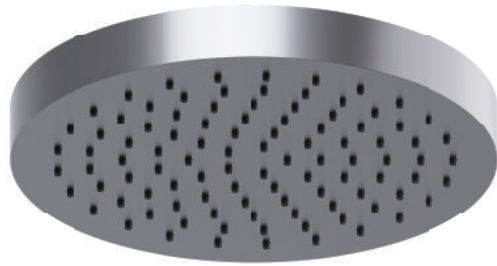

STEEL

ROS - SS - 012

Rain Shower Rose - 250mm

TECHNICAL SPECIFICATIONS

PRODUCT

DETAILED ASSEMBLY

No	Description	Qty	Material
1	Filter	1	NBR
2	Screw	6	SUS-304
3	Nut	1	H59-3
4	Back Plate	1	SUS-304
5	Rubber	6	NBR
6	Cover Plate	1	H59-3
7	Washer	1	POM
8	Ball Joint	1	H59-3
9	Washer	1	Silica
10	Connector	1	H59-3
11	Screw	14	SUS-34
12	O-Ring	1	NBR
13	Back Plate	1	SUS-304
14	Connector	1	H59-3
15	Nozzle	1	Silica
16	Front Plate	1	SUS-304

FEATURES

- 15 year warranty.
- 304 stainless steel.
- European cartridge.
- Flow rate: 9 Litres per minute @ 3 bar pressure.
- Shower arm sold separately.

WARRANTY

Refer to joansa.co.za for warranty terms & conditions.

CARE

Preparation:

Apply copper slip lubricant to prevent seizing of threaded fasteners.

Cleaning:

- Remove dirt using clean water and a soft cotton cloth.
- Clean the stainless steel surface with:
  - Gentle liquid detergent.
  - Colourless glass cleaner.
  - Non-abrasive polishes.
- Dry and remove all cleaning material with a soft cotton cloth.

CERTIFICATION

JASWIC APPROVED.
SABS TESTED & APPROVED.

Joan
Stainless Steel
with a conscience

+27 (021) 510 0489
30 Royal Road, Maitland,
Cape Town. 7405. South Africa