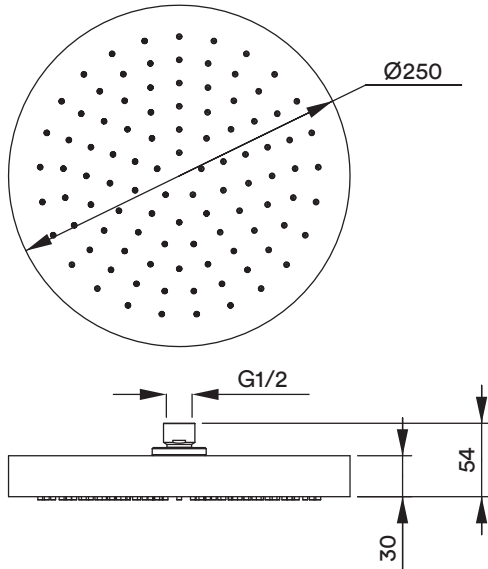

STEEL

ROS - SS - 012

Rain Shower Rose - 250mm

TECHNICAL SPECIFICATIONS