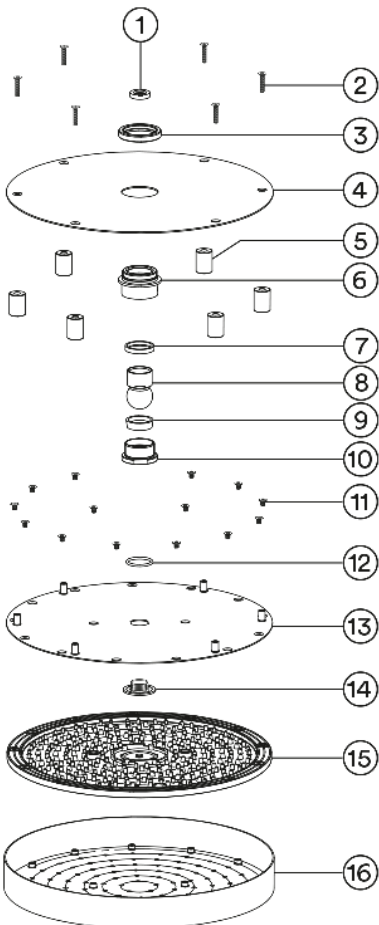

## ROS - SS - 012

Rain Shower Rose - 250mm

### TECHNICAL SPECIFICATIONS

### DETAILED ASSEMBLY

No	Description	Qty	Material
1	Filter	1	NBR
2	Screw	6	SUS-304
3	Nut	1	H59-3
4	Back Plate	1	SUS-304
5	Rubber	6	NBR
6	Cover Plate	1	H59-3
7	Washer	1	POM
8	Ball Joint	1	H59-3
9	Washer	1	Silica
10	Connector	1	H59-3
11	Screw	14	SUS-34
12	O-Ring	1	NBR
13	Back Plate	1	SUS-304
14	Connector	1	H59-3
15	Nozzle	1	Silica
16	Front Plate	1	SUS-304

### FEATURES

- 15 year warranty.
- 304 stainless steel.
- European cartridge.
- Flow rate: 9 Litres per minute @ 3 bar pressure.
- Shower arm sold separately.