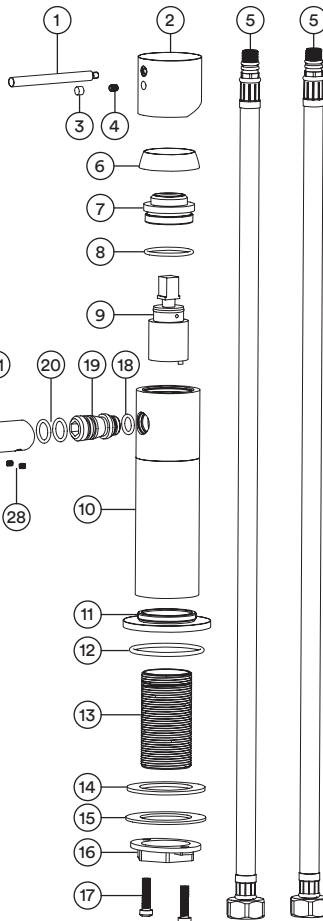

### TECHNICAL SPECIFICATIONS

### DETAILED ASSEMBLY

No	Description	Qty	Material
1	Pin Handle	1	316L
2	Handle	1	316L
3	Rubber Plug	1	NBR
4	Screw	1	316L
5	Inlet Hose	2	Assembly
6	Cap	1	316L
7	Cartridge Cap	1	316L
8	O-Ring	1	NBR
9	Cartridge	1	Assembly
10	Faucet Body	1	316L
11	Base	1	316L
12	O-Ring	1	NBR
13	Shank	1	SUS-304

14	Rubber Gasket	1	NBR
15	SS Gasket	1	SUS-304
16	Lock Nut	1	SUS-304
17	Screw	2	SUS-304
18	O-Ring	1	NBR
19	Connector	1	316L
20	O-Ring	2	NBR
21	Spout	1	316L
22	Ball Connector	1	316L
23	Ball	1	316L
24	Spout	1	316L
25	Wear Resisting Ring	2	POM
26	Rubber Gasket	1	NBR
27	Aerator	1	ABS
28	Screw	2	316L

### FEATURES

- 15 year warranty.
- 316 stainless steel.
- European cartridge.
- Flow rate: 3,5 Litres per minute @ 3 bar pressure.