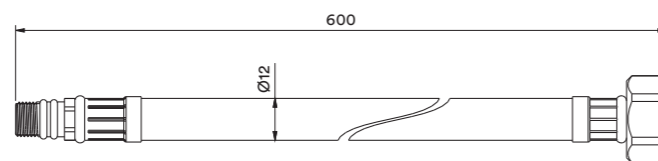

FLEXI HOSE Inner Hose for Mixers 600mm

- 15 Year Warranty
- Compatible DIV-SS-001
- Compatible MIX-SS-007