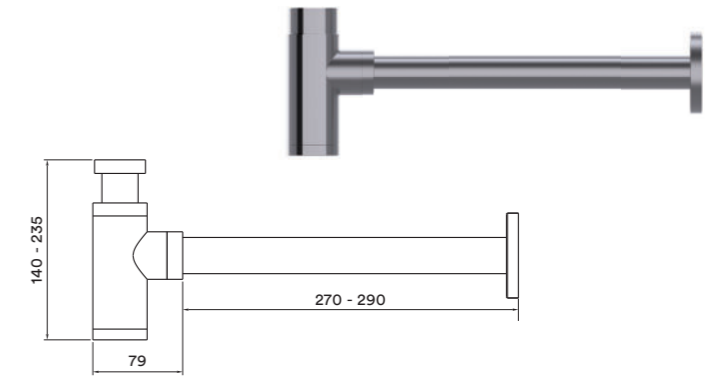

TRA-SS-001 Bottle Trap for Basin

- 15 Year Warranty
- 304 Stainless Steel