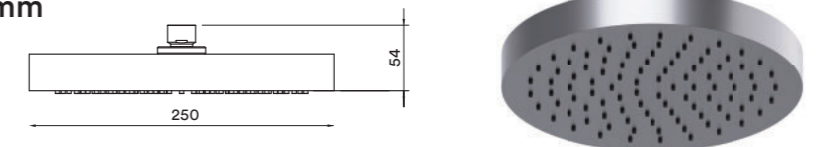

Showers, Arms & Roses

ROS-SS-011 Shower Rose & Arm

- 15 Year Warranty
- 316 Stainless Steel
- Flow rate : 9 Litres per minute @ 3 bar pressure

ROS-SS-012 Rain Shower Rose - 250mm

- 15 Year Warranty
- 304 Stainless Steel
- Flow rate : 9 Litres per minute @ 3 bar pressure
- Shower Arm sold separately