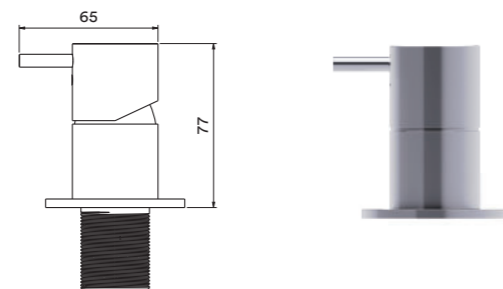

Mixer Diverter (Bath & Shower)

FIN-SS-001 Finished Set Diverter Mixer

- 15 Year Warranty
- 316 Stainless Steel
- European Cartridge
- Flow rate : 21 Litres per minute @ 3 bar pressure
- Concealed body CON-SS-001 required

CON-SS-001 Concealed Body Diverter Mixer

- 15 Year Warranty
- 316 Stainless Steel
- European Cartridge
- Flow rate : 21 Litres per minute @ 3 bar pressure
- Use together with FIN-SS-001

DIV-SS-001 Deck Mounted Diverter

- 15 Year Warranty
- 316 Stainless Steel
- European Cartridge
- Flow rate : 22 Litres per minute @ 3 bar pressure
- One hose included

FLEXI HOSE Inner Hose for Mixers 600mm

- 15 Year Warranty
- Compatible DIV-SS-001
- Compatible MIX-SS-007

Mixer (Basin, Bath & Shower)

FIN-SS-002 Finished Set Single Mixer

- 15 Year Warranty
- 316 Stainless Steel
- European Cartridge
- Flow rate : 23 Litres per minute @ 3 bar pressure.
- Concealed body CON-SS-002 required

CON-SS-002 Concealed Body for Single Mixer

- 15 Year Warranty
- 316 Stainless Steel
- European Cartridge
- Flow rate : 23 Litres per minute @ 3 bar pressure
- Use together with FIN-SS-002

MIX-SS-007 Deck Mounted Mixer

- 15 Year Warranty
- 316 Stainless Steel
- European Cartridge
- Flow rate : 22 Litres per minute @ 3 bar pressure
- Hose sold separately

EXT-SS-001 Brass Extension

- 15 Year Warranty
- Compatible with FIN-SS-001
- Compatible with FIN-SS-002