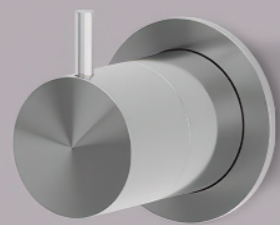

CON-SS-001 Concealed Body Diverter Mixer

- 15 Year Warranty
- 316 Stainless Steel
- European Cartridge
- Flow rate : 21 Litres per minute @ 3 bar pressure
- Use together with FIN-SS-001

DIV-SS-001 Deck Mounted Diverter

Mixer (Basin, Bath & Shower)

FIN-SS-002 Finished Set Single Mixer

- 15 Year Warranty
- 316 Stainless Steel
- European Cartridge
- Flow rate : 23 Litres per minute @ 3 bar pressure.
- Concealed body CON-SS-002 required

CON-SS-002 Concealed Body for Single Mixer

- 15 Year Warranty
- 316 Stainless Steel
- European Cartridge
- Flow rate : 23 Litres per minute @ 3 bar pressure
- Use together with FIN-SS-002

MIX-SS-007 Deck Mounted Mixer

- 15 Year Warranty
- 316 Stainless Steel
- European Cartridge
- Flow rate : 22 Litres per minute @ 3 bar pressure
- Hose sold separately

EXT-SS-001 Brass Extension

- 15 Year Warranty
- Compatible with FIN-SS-001
- Compatible with FIN-SS-002