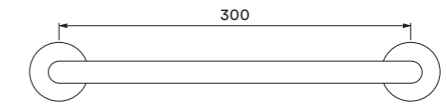

ACC-SS-004 Towel Rail - 300mm

- 15 Year Warranty
- 316 Stainless Steel
- 70mm depth