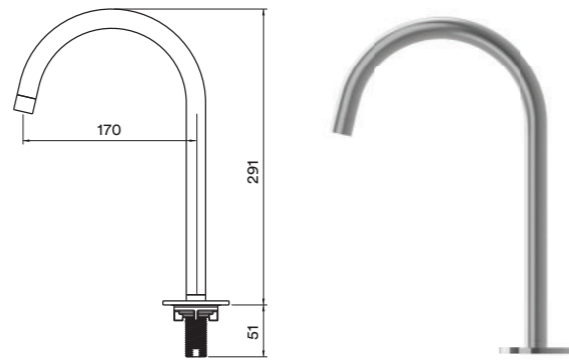

MIX-SS-007 Deck Mounted Mixer

- 15 Year Warranty
- 316 Stainless Steel
- European Cartridge
- Flow rate : 22 Litres per minute @ 3 bar pressure
- Flexihose sold separately

Basin - Spout

SPO-SS-BAS001 Basin Spout Wall Mounted - 180mm

- 15 Year Warranty
- 316 Stainless Steel
- Flow rate : 5 Litres per minute @ 3 bar pressure

SPO-SS-BAS002 Basin Spout Deck Mounted - 170mm

- 15 Year Warranty
- 316 Stainless Steel
- Flow rate : 3.5 Litres per minute @ 3 bar pressure
- Does not swivel
- Flexihose sold separately

SPO-SS-BAS003 Basin Spout Deck Mounted - 200mm

- 15 Year Warranty
- 316 Stainless Steel
- Flow rate : 5 Litres per minute @ 3 bar pressure
- Does swivel
- Flexihose sold separately

Bathroom Essentials

UNI-SS-001 Universal Waste