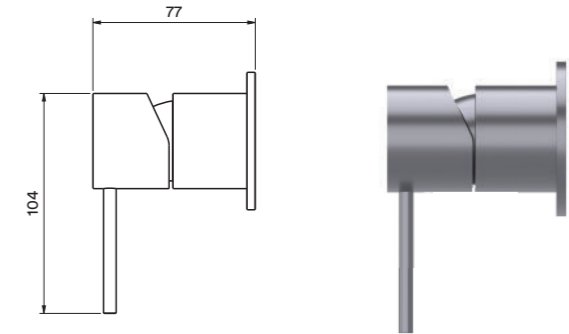

Mixer (Basin, Bath & Shower)

FIN-SS-002 Finished Set Single Mixer

- 15 Year Warranty
- 316 Stainless Steel
- European Cartridge
- Flow rate : 23 Litres per minute @ 3 bar pressure.
- Concealed body CON-SS-002 required

CON-SS-002 Concealed Body for Single Mixer

- 15 Year Warranty
- 316 Stainless Steel
- European Cartridge
- Flow rate : 23 Litres per minute @ 3 bar pressure
- Use together with FIN-SS-002