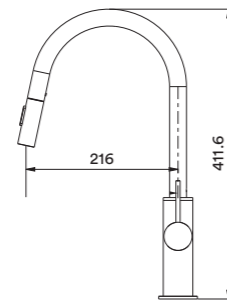

MIX-SS-002 Kitchen Mixer - Pull Out

- 15 Year Warranty
- 316 Stainless Steel
- European Cartridge
- Flow rate : 6.5 Litres per minute @ 3 bar pressure