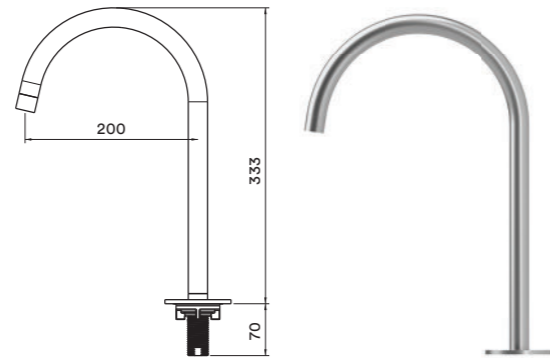

SPO-SS-BAS003 Basin Spout Deck Mounted - 200mm

- 15 Year Warranty
- 316 Stainless Steel
- Flow rate : 5 Litres per minute @ 3 bar pressure
- Does swivel
- Flexihose sold separately

Bathroom Essentials

UNI-SS-001 Universal Waste

Bath - Spout

SPO-SS-BAT001 Bath Spout Wall Mounted - 180mm

- 15 Year Warranty
- 316 Stainless Steel
- Flow rate : 20 Litres per minute @ 3 bar pressure
- Half inch male connection

SPO-SS-BAT003 Bath Spout Deck Mounted - 200mm

- 15 Year Warranty
- 316 Stainless Steel
- Flow rate : 20 Litres per minute @ 3 bar pressure
- Does swivel
- Flexihose sold separately

DECKSET-SS-001 Handshower Set Deck Mounted

- 15 Year Warranty
- 304 Stainless Steel
- Flow rate : 4.5 Litres per minute @ 3 bar pressure
- Includes Base
- Includes Connector Hose
- Handshower Hose 1.5m