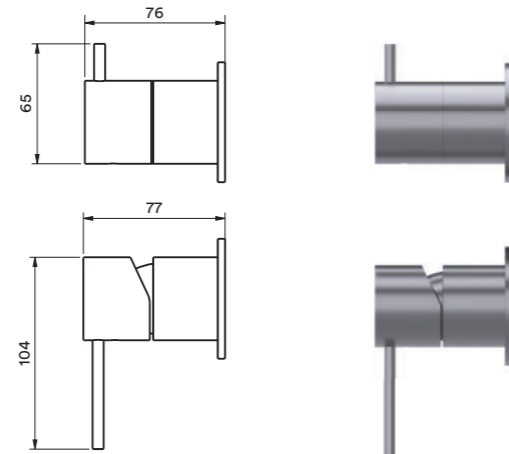

Mixer Diverter (Bath & Shower)

FIN-SS-001 Finished Set Diverter Mixer

- 15 Year Warranty
- 316 Stainless Steel
- European Cartridge
- Flow rate : 21 Litres per minute @ 3 bar pressure
- Concealed body CON-SS-001 required

CON-SS-001 Concealed Body Diverter Mixer

- 15 Year Warranty
- 316 Stainless Steel
- European Cartridge
- Flow rate : 21 Litres per minute @ 3 bar pressure
- Use together with FIN-SS-001