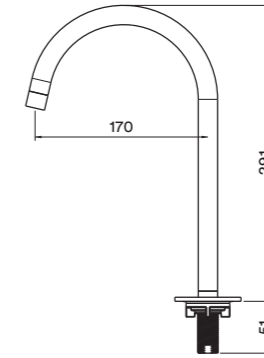

Kitchen Spouts

SPO-SS-KIT002 Kitchen Spout Deck Mounted - 170mm

- 15 Year Warranty
- 316 Stainless Steel
- Flow rate : 5 Litres per minute @ 3 bar pressure
- Does not swivel
- Flexihose sold separately

SPO-SS-KIT003 Kitchen Spout Deck Mounted - 200mm