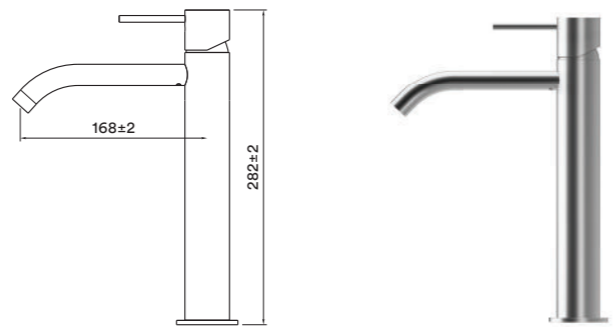

MIX-SS-004 Tall Basin Mixer

- 15 Year Warranty
- 316 Stainless Steel
- European Cartridge
- Flow rate : 4 Litres per minute @ 3 bar pressure

MIX-SS-005 Bidet Mixer

- 15 Year Warranty
- 316 Stainless Steel
- European Cartridge
- Flow rate : 3.5 Litres per minute @ 3 bar pressure

MIX-SS-007 Deck Mounted Mixer

- 15 Year Warranty
- 316 Stainless Steel
- European Cartridge
- Flow rate : 22 Litres per minute @ 3 bar pressure
- Flexihose sold separately

Basin - Spout

SPO-SS-BAS001 Basin Spout Wall Mounted - 180mm

- 15 Year Warranty
- 316 Stainless Steel
- Flow rate : 5 Litres per minute @ 3 bar pressure

SPO-SS-BAS002 Basin Spout Deck Mounted - 170mm

- 15 Year Warranty
- 316 Stainless Steel
- Flow rate : 3.5 Litres per minute @ 3 bar pressure
- Does not swivel
- Flexihose sold separately

SPO-SS-BAS003 Basin Spout Deck Mounted - 200mm

- 15 Year Warranty
- 316 Stainless Steel
- Flow rate : 5 Litres per minute @ 3 bar pressure
- Does swivel
- Flexihose sold separately

Bathroom Essentials

UNI-SS-001 Universal Waste