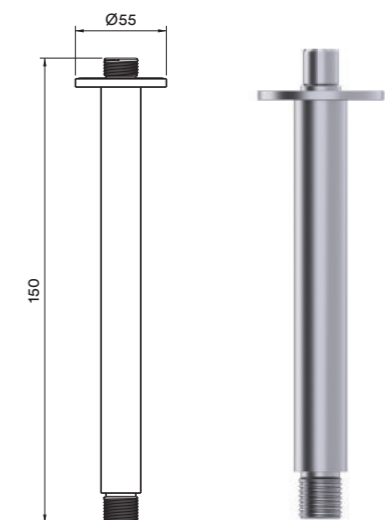

Showers, Arms & Roses

ROS-SS-011 Shower Rose & Arm

- 15 Year Warranty
- 316 Stainless Steel
- Flow rate : 9 Litres per minute @ 3 bar pressure

ROS-SS-012 Rain Shower Rose - 250mm

- 15 Year Warranty
- 304 Stainless Steel
- Flow rate : 9 Litres per minute @ 3 bar pressure
- Shower Arm sold separately

ARM-SS-002 Wall Shower Arm - 400mm

- 15 Year Warranty
- 316 Stainless Steel

ARM-SS-003 Ceiling Shower Arm - 150mm

- 15 Year Warranty
- 316 Stainless Steel