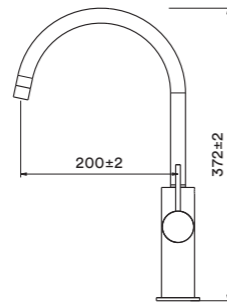

Kitchen Mixers

MIX-SS-001 Kitchen Mixer

- 15 Year Warranty
- 316 Stainless Steel
- European Cartridge
- Flow rate : 15 Litres per minute @ 3 bar pressure.