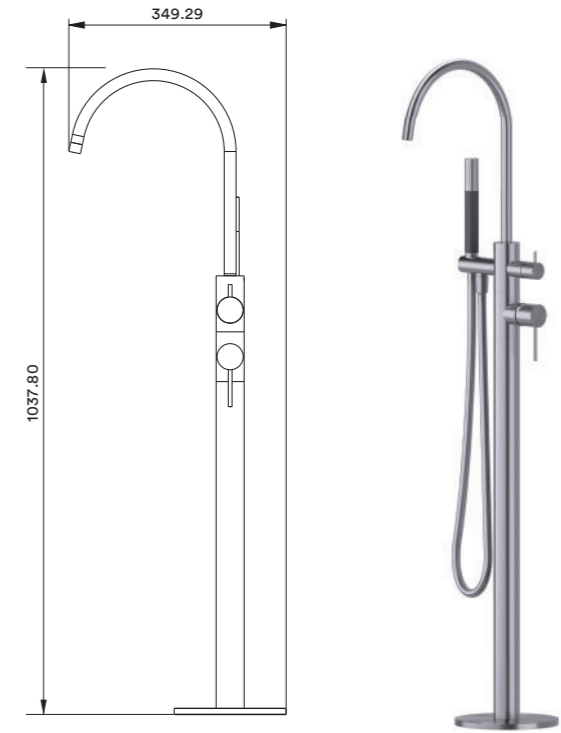

SPO-SS-BAS003 Basin Spout Deck Mounted - 200mm

- 15 Year Warranty
- 316 Stainless Steel
- Flow rate : 5 Litres per minute @ 3 bar pressure
- Does swivel
- Flexihose sold separately

Bathroom Essentials

UNI-SS-001 Universal Waste

- Pop-up waste
- 15 Year Warranty
- 304 Stainless Steel
- Suitable for basin or bath

TRA-SS-001 Bottle Trap for Basin

- 15 Year Warranty
- 304 Stainless Steel

Bathroom - Bath

MIX-SS-006 Freestanding Bath Mixer including Hand Shower

- 15 Year Warranty
- 316 Stainless Steel
- European Cartridge
- Flow rate : 20,5 Litres per minute @ 3 bar pressure
- Concealed body CON-SS-003 required

CON-SS-003 Concealed Body for Freestanding Bath Mixer

Bath - Spout

SPO-SS-BAT001 Bath Spout Wall Mounted - 180mm

- 15 Year Warranty
- 316 Stainless Steel
- Flow rate : 20 Litres per minute @ 3 bar pressure
- Half inch male connection

SPO-SS-BAT003 Bath Spout Deck Mounted - 200mm