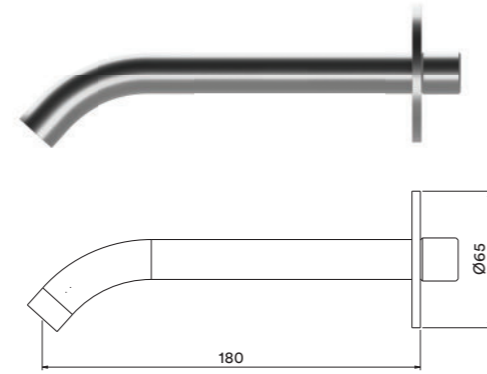

SPO-SS-BAS003 Basin Spout Deck Mounted - 200mm

- 15 Year Warranty
- 316 Stainless Steel
- Flow rate : 5 Litres per minute @ 3 bar pressure
- Does swivel
- Flexihose sold separately

Bathroom Essentials

UNI-SS-001 Universal Waste

Bath - Spout

SPO-SS-BAT001 Bath Spout Wall Mounted - 180mm

- 15 Year Warranty
- 316 Stainless Steel
- Flow rate : 20 Litres per minute @ 3 bar pressure
- Half inch male connection

SPO-SS-BAT003 Bath Spout Deck Mounted - 200mm

- 15 Year Warranty
- 316 Stainless Steel
- Flow rate : 20 Litres per minute @ 3 bar pressure
- Does swivel
- Flexihose sold separately

DECKSET-SS-001 Handshower Set Deck Mounted

- 15 Year Warranty
- 304 Stainless Steel
- Flow rate : 4.5 Litres per minute @ 3 bar pressure
- Includes Base
- Includes Connector Hose
- Handshower Hose 1.5m