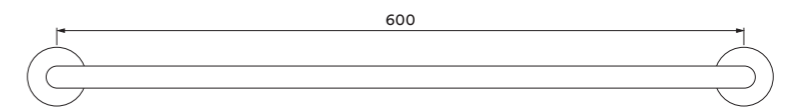

ACC-SS-005 Towel Rail - 600mm

- 15 Year Warranty
- 316 Stainless Steel
- 70mm depth