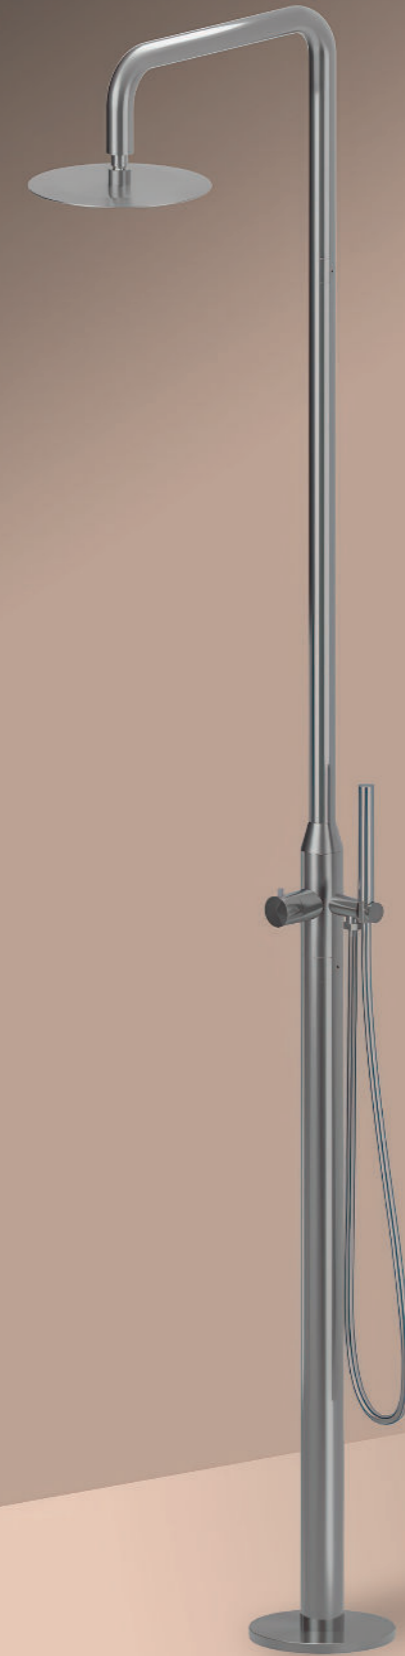

Outdoor Shower

FREE-SS-002 Outdoor Freestanding Shower

- Includes Mixer & Handshower
- Includes Concealed Part
- 15 Year Warranty
- 316 Stainless Steel
- European Cartridge
- Flow rate : 8 Litres per minute @ 3 bar pressure