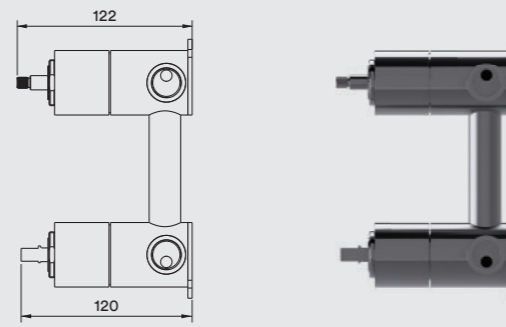

DIV-SS-001 Deck Mounted Diverter

- 15 Year Warranty
- 316 Stainless Steel
- European Cartridge
- Flow rate : 22 Litres per minute @ 3 bar pressure
- One hose included