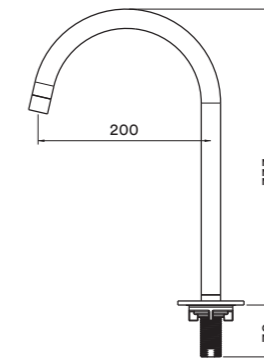

SPO-SS-KIT003 Kitchen Spout Deck Mounted - 200mm

- 15 Year Warranty
- 316 Stainless Steel
- Flow rate : 5 Litres per minute @ 3 bar pressure
- Does swivel
- Flexihose sold separately