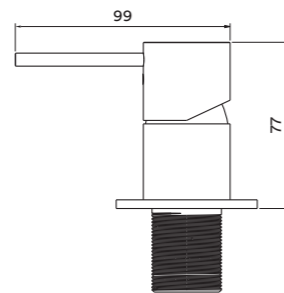

MIX-SS-002 Kitchen Mixer - Pull Out

- 15 Year Warranty
- 316 Stainless Steel
- European Cartridge
- Flow rate : 6.5 Litres per minute @ 3 bar pressure

MIX-SS-007 Deck Mounted Mixer

- 15 Year Warranty
- 316 Stainless Steel
- European Cartridge
- Flow rate : 22 Litres per minute @ 3 bar pressure
- Hose sold separately