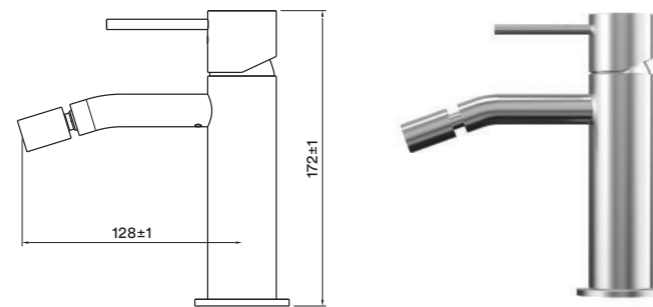

MIX-SS-004 Tall Basin Mixer

- 15 Year Warranty
- 316 Stainless Steel
- European Cartridge
- Flow rate : 4 Litres per minute @ 3 bar pressure

MIX-SS-005 Bidet Mixer

- 15 Year Warranty
- 316 Stainless Steel
- European Cartridge
- Flow rate : 3.5 Litres per minute @ 3 bar pressure

MIX-SS-007 Deck Mounted Mixer

- 15 Year Warranty
- 316 Stainless Steel
- European Cartridge
- Flow rate : 22 Litres per minute @ 3 bar pressure
- Flexihose sold separately

Basin - Spout

SPO-SS-BAS001 Basin Spout Wall Mounted - 180mm

- 15 Year Warranty
- 316 Stainless Steel
- Flow rate : 5 Litres per minute @ 3 bar pressure

SPO-SS-BAS002 Basin Spout Deck Mounted - 170mm

- 15 Year Warranty
- 316 Stainless Steel
- Flow rate : 3.5 Litres per minute @ 3 bar pressure
- Does not swivel
- Flexihose sold separately

SPO-SS-BAS003 Basin Spout Deck Mounted - 200mm

- 15 Year Warranty
- 316 Stainless Steel
- Flow rate : 5 Litres per minute @ 3 bar pressure
- Does swivel
- Flexihose sold separately

Bathroom Essentials

UNI-SS-001 Universal Waste