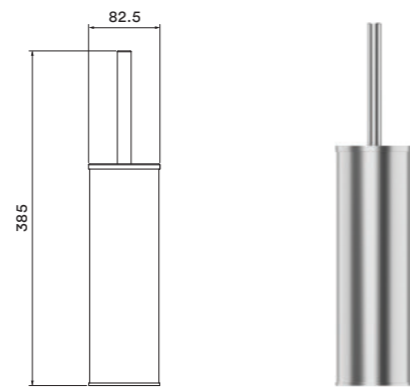

ACC-SS-008 Toilet Brush Set

- 15 Year Warranty
- 304 Stainless Steel
- Wall or Floor Mounted