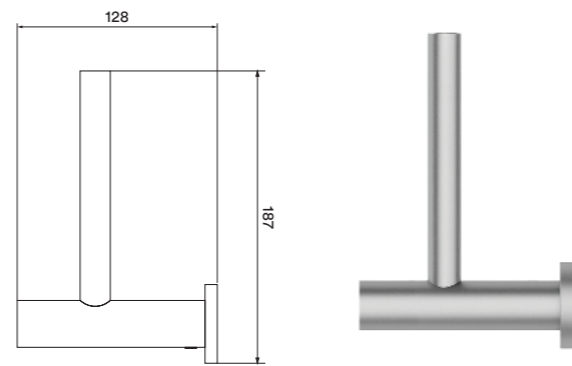

Accessories

ACC-SS-003 Toilet Roll Holder

- 15 Year Warranty
- 316 Stainless Steel
- 70mm depth

ACC-SS-007 Spare Toilet Roll Holder

- 15 Year Warranty
- 316 Stainless Steel
- 70mm depth

ACC-SS-008 Toilet Brush Set