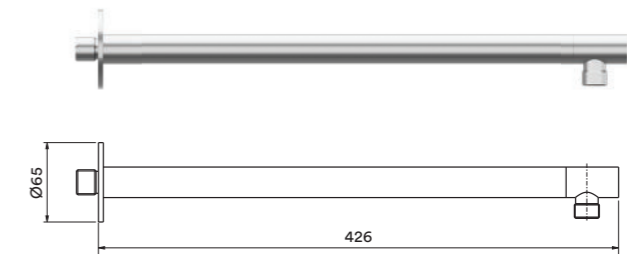

ARM-SS-002 Wall Shower Arm - 400mm

- 15 Year Warranty
- 316 Stainless Steel

ARM-SS-003 Ceiling Shower Arm - 150mm

- 15 Year Warranty
- 316 Stainless Steel