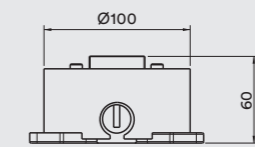

CON-SS-003 Concealed Body for Freestanding Bath Mixer

- 15 Year Warranty
- Flow rate : 20 Litres per minute @ 3 bar pressure.