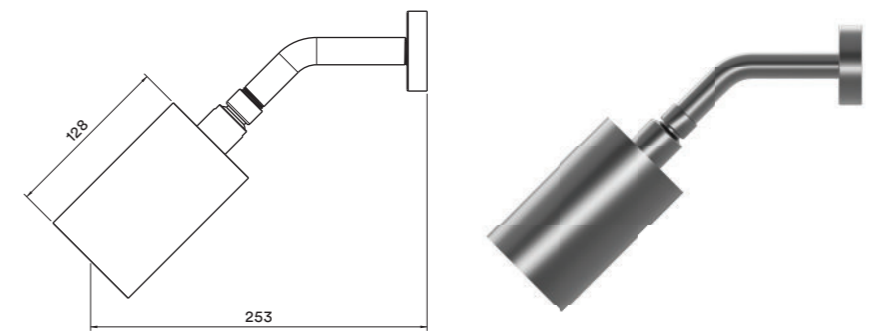

Showers, Arms & Roses

ROS-SS-011 Shower Rose & Arm

- 15 Year Warranty
- 316 Stainless Steel
- Flow rate : 9 Litres per minute @ 3 bar pressure