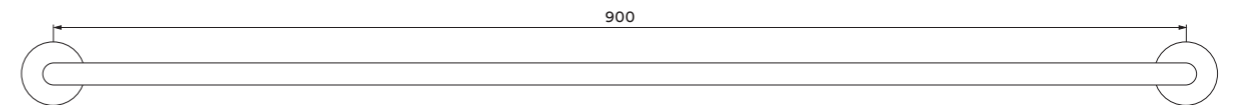

ACC-SS-004 Towel Rail - 300mm

- 15 Year Warranty
- 316 Stainless Steel
- 70mm depth

ACC-SS-005 Towel Rail - 600mm

- 15 Year Warranty
- 316 Stainless Steel
- 70mm depth

ACC-SS-006 Towel Rail - 900mm

- 15 Year Warranty
- 316 Stainless Steel
- 70mm depth