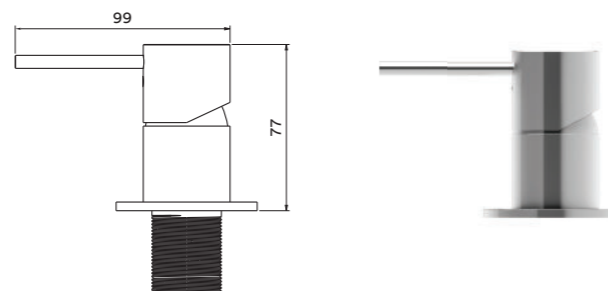

MIX-SS-004 Tall Basin Mixer

- 15 Year Warranty
- 316 Stainless Steel
- European Cartridge
- Flow rate : 4 Litres per minute @ 3 bar pressure

MIX-SS-005 Bidet Mixer

- 15 Year Warranty
- 316 Stainless Steel
- European Cartridge
- Flow rate : 3.5 Litres per minute @ 3 bar pressure

MIX-SS-007 Deck Mounted Mixer

- 15 Year Warranty
- 316 Stainless Steel
- European Cartridge
- Flow rate : 22 Litres per minute @ 3 bar pressure
- Flexihose sold separately

Basin - Spout

SPO-SS-BAS001 Basin Spout Wall Mounted - 180mm

- 15 Year Warranty
- 316 Stainless Steel
- Flow rate : 5 Litres per minute @ 3 bar pressure

SPO-SS-BAS002 Basin Spout Deck Mounted - 170mm

- 15 Year Warranty
- 316 Stainless Steel
- Flow rate : 3.5 Litres per minute @ 3 bar pressure
- Does not swivel
- Flexihose sold separately

SPO-SS-BAS003 Basin Spout Deck Mounted - 200mm

- 15 Year Warranty
- 316 Stainless Steel
- Flow rate : 5 Litres per minute @ 3 bar pressure
- Does swivel
- Flexihose sold separately

Bathroom Essentials

UNI-SS-001 Universal Waste