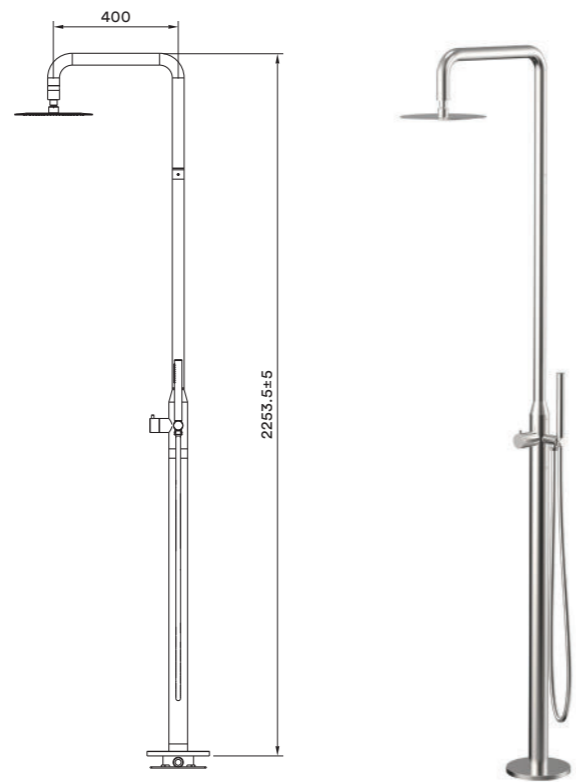

Bath - Spout

SPO-SS-BAT001 Bath Spout Wall Mounted - 180mm

- 15 Year Warranty
- 316 Stainless Steel
- Flow rate : 20 Litres per minute @ 3 bar pressure
- Half inch male connection

SPO-SS-BAT003 Bath Spout Deck Mounted - 200mm

Showers, Arms & Roses

ROS-SS-011 Shower Rose & Arm

- 15 Year Warranty
- 316 Stainless Steel
- Flow rate : 9 Litres per minute @ 3 bar pressure

ROS-SS-012 Rain Shower Rose - 250mm

- 15 Year Warranty
- 304 Stainless Steel
- Flow rate : 9 Litres per minute @ 3 bar pressure
- Shower Arm sold separately

ARM-SS-002 Wall Shower Arm - 400mm

- 15 Year Warranty
- 316 Stainless Steel

ARM-SS-003 Ceiling Shower Arm - 150mm

- 15 Year Warranty
- 316 Stainless Steel

Outdoor Shower

FREE-SS-002 Outdoor Freestanding Shower

- Includes Mixer & Handshower
- Includes Concealed Part
- 15 Year Warranty
- 316 Stainless Steel
- European Cartridge
- Flow rate : 8 Litres per minute @ 3 bar pressure

Accessories

ACC-SS-001 Robe Hook

- 15 Year Warranty
- 316 Stainless Steel