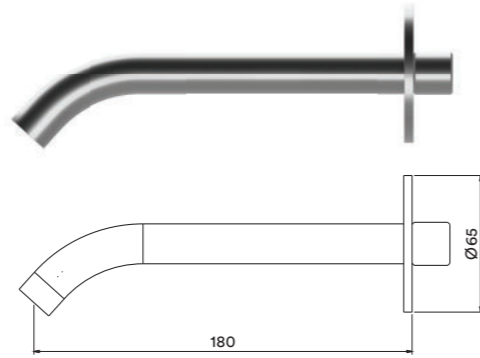

MIX-SS-007 Deck Mounted Mixer

- 15 Year Warranty
- 316 Stainless Steel
- European Cartridge
- Flow rate : 22 Litres per minute @ 3 bar pressure
- Flexihose sold separately

Basin - Spout

SPO-SS-BAS001 Basin Spout Wall Mounted - 180mm

- 15 Year Warranty
- 316 Stainless Steel
- Flow rate : 5 Litres per minute @ 3 bar pressure

SPO-SS-BAS002 Basin Spout Deck Mounted - 170mm

- 15 Year Warranty
- 316 Stainless Steel
- Flow rate : 3.5 Litres per minute @ 3 bar pressure
- Does not swivel
- Flexihose sold separately

SPO-SS-BAS003 Basin Spout Deck Mounted - 200mm

- 15 Year Warranty
- 316 Stainless Steel
- Flow rate : 5 Litres per minute @ 3 bar pressure
- Does swivel
- Flexihose sold separately

Bathroom Essentials

UNI-SS-001 Universal Waste