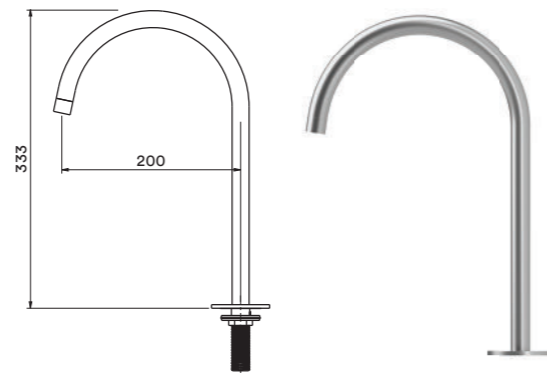

MIX-SS-007 Deck Mounted Mixer

- 15 Year Warranty
- 316 Stainless Steel
- European Cartridge
- Flow rate : 22 Litres per minute @ 3 bar pressure
- Flexihose sold separately

Basin - Spout

SPO-SS-BAS001 Basin Spout Wall Mounted - 180mm

- 15 Year Warranty
- 316 Stainless Steel
- Flow rate : 5 Litres per minute @ 3 bar pressure

SPO-SS-BAS002 Basin Spout Deck Mounted - 170mm

- 15 Year Warranty
- 316 Stainless Steel
- Flow rate : 3.5 Litres per minute @ 3 bar pressure
- Does not swivel
- Flexihose sold separately

SPO-SS-BAS003 Basin Spout Deck Mounted - 200mm

- 15 Year Warranty
- 316 Stainless Steel
- Flow rate : 5 Litres per minute @ 3 bar pressure
- Does swivel
- Flexihose sold separately

Bathroom Essentials

UNI-SS-001 Universal Waste

Bath - Spout

SPO-SS-BAT001 Bath Spout Wall Mounted - 180mm

- 15 Year Warranty
- 316 Stainless Steel
- Flow rate : 20 Litres per minute @ 3 bar pressure
- Half inch male connection

SPO-SS-BAT003 Bath Spout Deck Mounted - 200mm