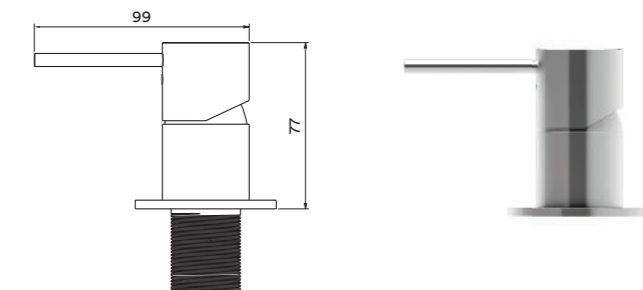

MIX-SS-007 Deck Mounted Mixer

- 15 Year Warranty
- 316 Stainless Steel
- European Cartridge
- Flow rate : 22 Litres per minute @ 3 bar pressure
- Hose sold separately