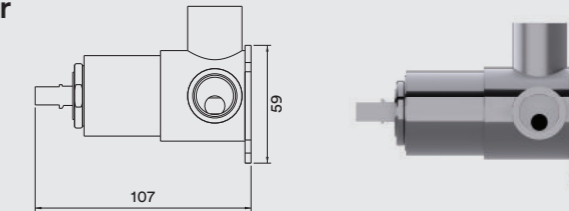

Mixer (Basin, Bath & Shower)

FIN-SS-002 Finished Set Single Mixer

- 15 Year Warranty
- 316 Stainless Steel
- European Cartridge
- Flow rate : 23 Litres per minute @ 3 bar pressure.
- Concealed body CON-SS-002 required

CON-SS-002 Concealed Body for Single Mixer

- 15 Year Warranty
- 316 Stainless Steel
- European Cartridge
- Flow rate : 23 Litres per minute @ 3 bar pressure
- Use together with FIN-SS-002

MIX-SS-007 Deck Mounted Mixer