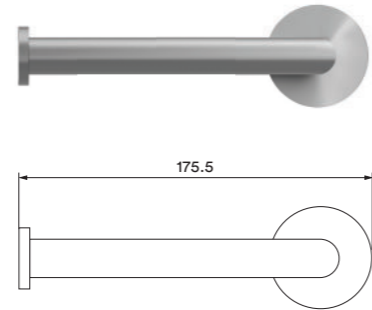

Accessories

ACC-SS-003 Toilet Roll Holder

- 15 Year Warranty
- 316 Stainless Steel
- 70mm depth