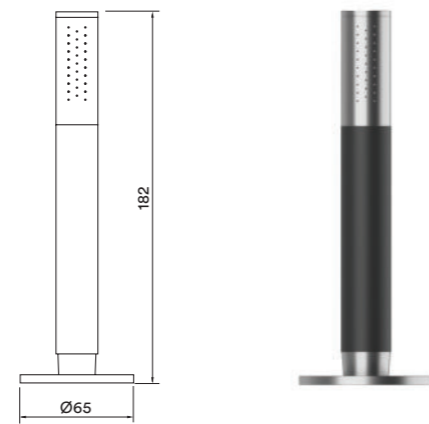

SPO-SS-BAS003 Basin Spout Deck Mounted - 200mm

- 15 Year Warranty
- 316 Stainless Steel
- Flow rate : 5 Litres per minute @ 3 bar pressure
- Does swivel
- Flexihose sold separately

Bathroom Essentials

UNI-SS-001 Universal Waste

Bath - Spout

SPO-SS-BAT001 Bath Spout Wall Mounted - 180mm

- 15 Year Warranty
- 316 Stainless Steel
- Flow rate : 20 Litres per minute @ 3 bar pressure
- Half inch male connection

SPO-SS-BAT003 Bath Spout Deck Mounted - 200mm

- 15 Year Warranty
- 316 Stainless Steel
- Flow rate : 20 Litres per minute @ 3 bar pressure
- Does swivel
- Flexihose sold separately

DECKSET-SS-001 Handshower Set Deck Mounted

- 15 Year Warranty
- 304 Stainless Steel
- Flow rate : 4.5 Litres per minute @ 3 bar pressure
- Includes Base
- Includes Connector Hose
- Handshower Hose 1.5m