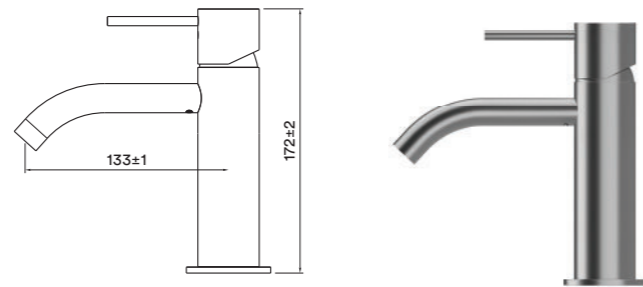

MIX-SS-004 Tall Basin Mixer

- 15 Year Warranty
- 316 Stainless Steel
- European Cartridge
- Flow rate : 4 Litres per minute @ 3 bar pressure

MIX-SS-005 Bidet Mixer

- 15 Year Warranty
- 316 Stainless Steel
- European Cartridge
- Flow rate : 3.5 Litres per minute @ 3 bar pressure

MIX-SS-007 Deck Mounted Mixer

- 15 Year Warranty
- 316 Stainless Steel
- European Cartridge
- Flow rate : 22 Litres per minute @ 3 bar pressure
- Flexihose sold separately

Basin - Spout

SPO-SS-BAS001 Basin Spout Wall Mounted - 180mm

- 15 Year Warranty
- 316 Stainless Steel
- Flow rate : 5 Litres per minute @ 3 bar pressure

SPO-SS-BAS002 Basin Spout Deck Mounted - 170mm

- 15 Year Warranty
- 316 Stainless Steel
- Flow rate : 3.5 Litres per minute @ 3 bar pressure
- Does not swivel
- Flexihose sold separately

SPO-SS-BAS003 Basin Spout Deck Mounted - 200mm

- 15 Year Warranty
- 316 Stainless Steel
- Flow rate : 5 Litres per minute @ 3 bar pressure
- Does swivel
- Flexihose sold separately

Bathroom Essentials

UNI-SS-001 Universal Waste