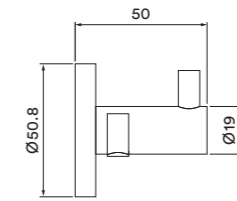

Accessories

ACC-SS-001 Robe Hook

- 15 Year Warranty
- 316 Stainless Steel