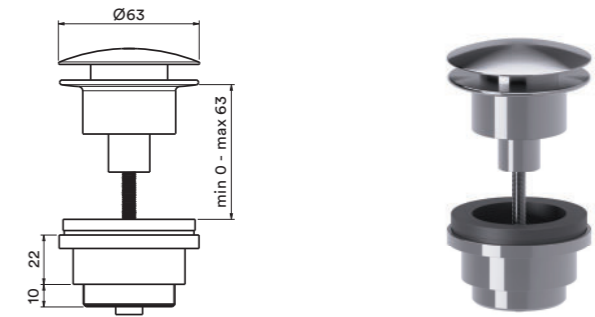

Bathroom Essentials

UNI-SS-001 Universal Waste

- Pop-up waste
- 15 Year Warranty
- 304 Stainless Steel
- Suitable for basin or bath