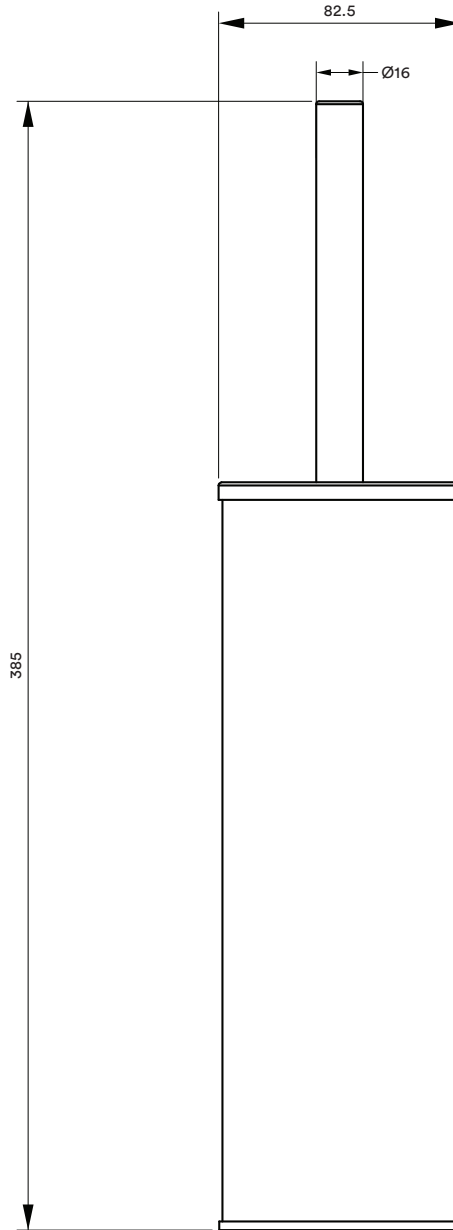

PRODUCT

TECHNICAL SPECIFICATIONS

STEEL
ACC - SS - 008
Toilet Brush Set

FEATURES

- 15 year warranty.
- 304 stainless steel.
- Wall or floor mounted.

WARRANTY

Refer to joansa.co.za for warranty terms & conditions.