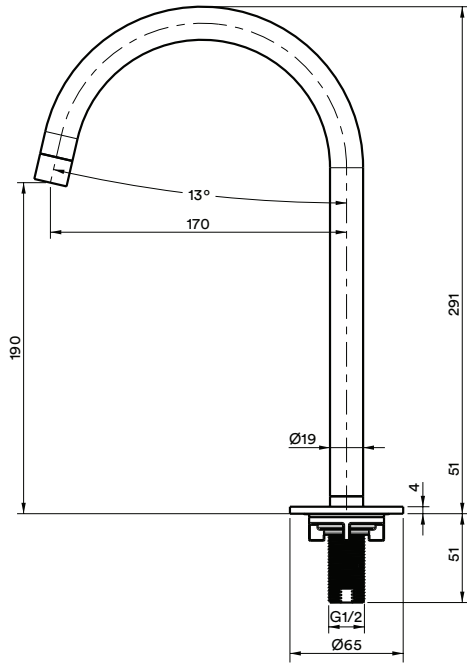

TECHNICAL SPECIFICATIONS

PRODUCT

STEEL
SPO - SS - 002
Deck Mounted Spout - 170mm for Basin for Kitchen

DETAILED ASSEMBLY

No	Description	Qty	Material
1	Aerator	1	ABS
2	Spout	1	316L
3	Base	1	316L
4	O-Ring	1	NBR
5	O-Ring	1	NBR
6	Shank	1	SUS-304
7	Rubber Gasket	1	NBR
8	Lock Nut	1	SUS-304

FEATURES

- 15 year warranty.
- 316 stainless steel.
- Does not swivel.
- Flexihose sold separately.
- Flow rate:
SPO-SS-BAS002 - 5 Litres per minute @ 3 bar pressure.
SPO-SS-KIT002 - 9 Litres per minute @ 3 bar pressure.