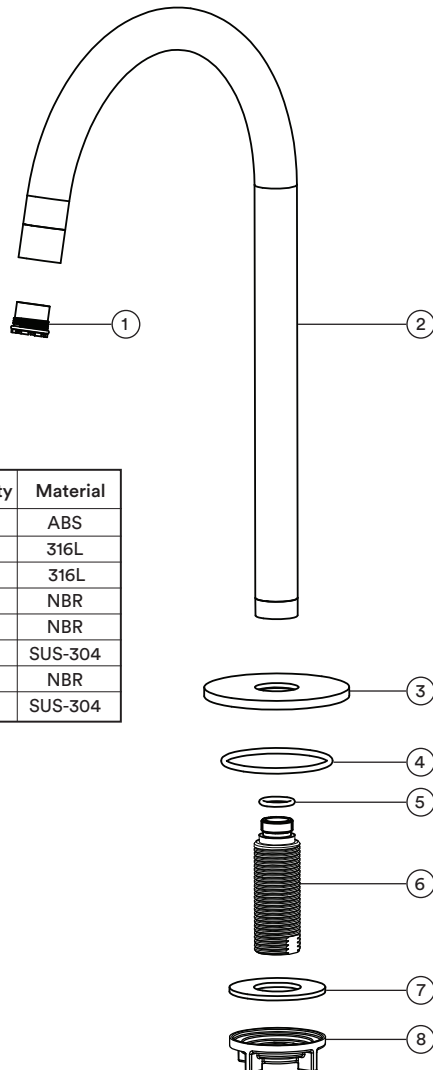

TECHNICAL SPECIFICATIONS

PRODUCT

STEEL
SPO - SS - 002
Deck Mounted Spout - 170mm for Basin for Kitchen

DETAILED ASSEMBLY

No	Description	Qty	Material
1	Aerator	1	ABS
2	Spout	1	316L
3	Base	1	316L
4	O-Ring	1	NBR
5	O-Ring	1	NBR
6	Shank	1	SUS-304
7	Rubber Gasket	1	NBR
8	Lock Nut	1	SUS-304

FEATURES

- 15 year warranty.
- 316 stainless steel.
- Does not swivel.
- Flexihose sold separately.
- Flow rate:
SPO-SS-BAS002 - 5 Litres per minute @ 3 bar pressure.
SPO-SS-KIT002 - 9 Litres per minute @ 3 bar pressure.

WARRANTY

Refer to joansa.co.za for warranty terms & conditions.

CARE

Preparation:

Apply copper slip lubricant to prevent seizing of threaded fasteners.

Cleaning:

- Remove dirt using clean water and a soft cotton cloth.
- Clean the stainless steel surface with:
Gentle liquid detergent.
Colourless glass cleaner.
Non-abrasive polishes.
- Dry and remove all cleaning material with a soft cotton cloth.