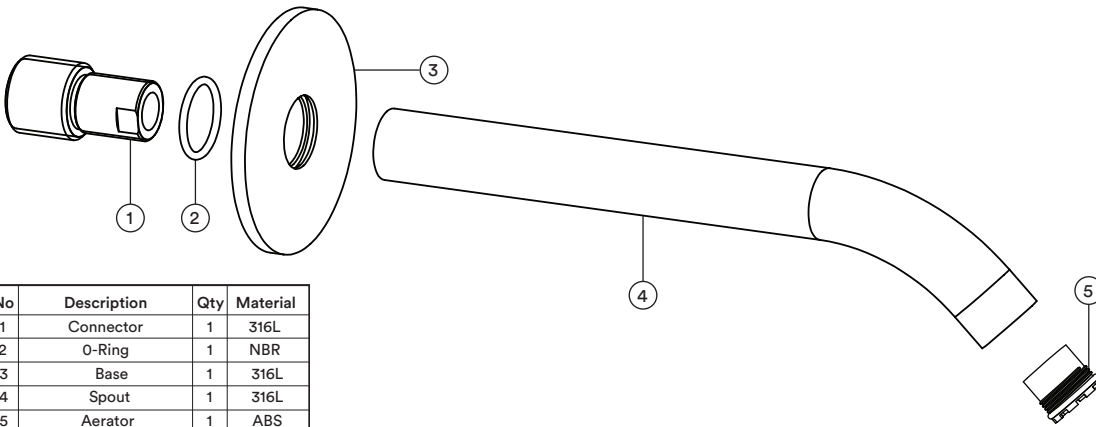

## SPO - SS - 001

Wall Mounted Spout - 180mm for Basin or Bath

### DETAILED ASSEMBLY

No	Description	Qty	Material
1	Connector	1	316L
2	O-Ring	1	NBR
3	Base	1	316L
4	Spout	1	316L
5	Aerator	1	ABS