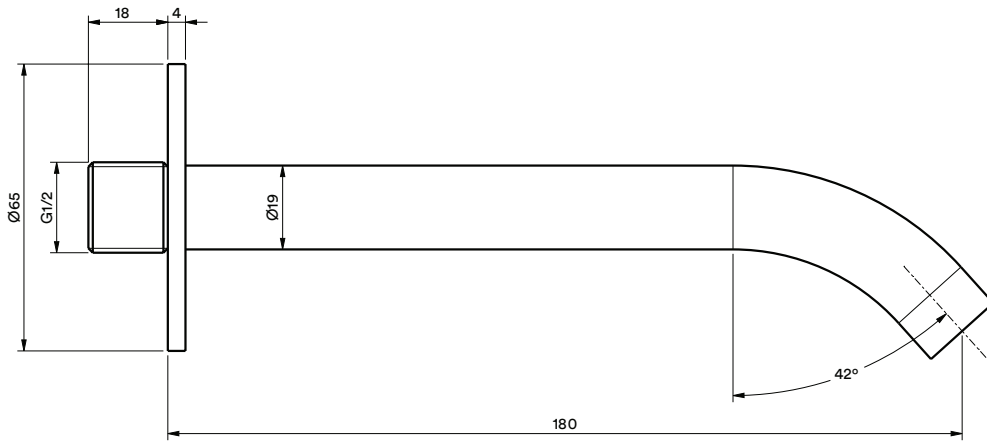

TECHNICAL SPECIFICATIONS